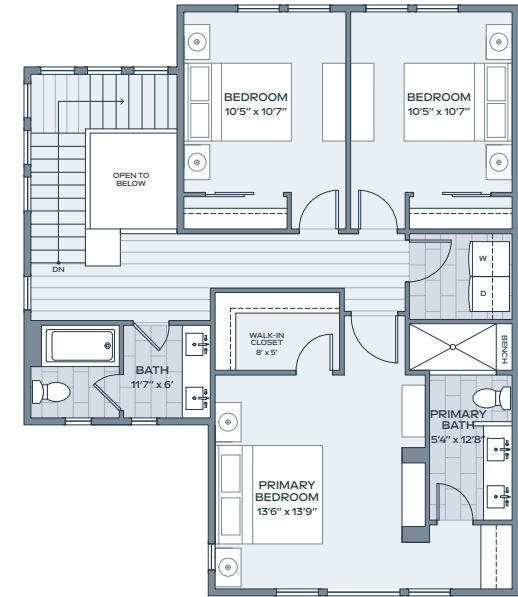

E2

4 BEDROOM INDOOR 2,320 SF
 3 BATH OUTDOOR 312 SF
 2 HALF BATH GARAGE 496 SF

LOWER

MAIN

SECOND

Alcove Residences is located in the state of Colorado. All reservations, contracts and other documents relating to the sale of this real estate shall be executed only in the state of Colorado. No state bureau or division of real estate has inspected, examined, or qualified this offering. This advertisement does not constitute an offer or solicitation in any state where prior registration is required. All renderings and illustrative maps are conceptual only and subject to change. Amenities shown in renderings and illustrative maps are proposed, and may not occur. The developer reserves the right to make any modifications and changes as deemed necessary. Square-footages, dimensions, sizes, specifications, furnishings, layouts, and materials are approximate only and subject to change without notice. Window sizes, layouts, configurations and ceiling heights may vary from home to home. Prices are subject to change without notice. Errors & omissions excepted. Listing courtesy of Slifer Smith & Frampton Real Estate. 🏡

re:play