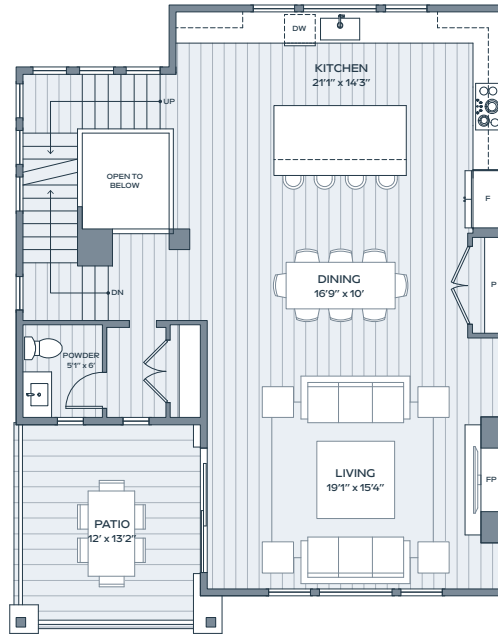

E2

4 BEDROOM INDOOR 2,320 SF
 3 BATH OUTDOOR 312 SF
 2 HALF BATH GARAGE 496 SF

LOWER

MAIN

SECOND

Alcove Residences is located in the state of Colorado. All reservations, contracts and other documents relating to the sale of this real estate shall be executed only in the state of Colorado. No state bureau or division of real estate has inspected, examined, or qualified this offering. This advertisement does not constitute an offer or solicitation in any state where prior registration is required. All renderings and illustrative maps are conceptual only and subject to change. Amenities shown in renderings and illustrative maps are proposed, and may not occur. The developer reserves the right to make any modifications and changes as deemed necessary. Square-footages, dimensions, sizes, specifications, furnishings, layouts, and materials are approximate only and subject to change without notice. Window sizes, layouts, configurations and ceiling heights may vary from home to home. Prices are subject to change without notice. Errors & omissions excepted. Listing courtesy of Slifer Smith & Frampton Real Estate. 🏡

re:play