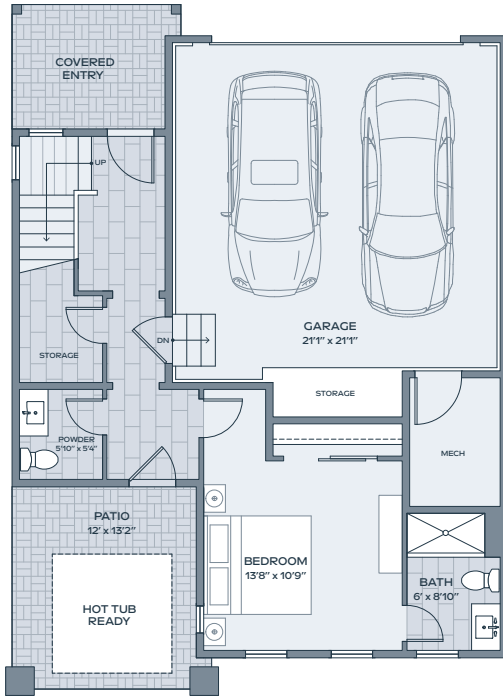

E2

4 BEDROOM INDOOR 2,320 SF
 3 BATH OUTDOOR 312 SF
 2 HALF BATH GARAGE 496 SF

LOWER

MAIN

SECOND

Alcove Residences is located in the state of Colorado. All reservations, contracts and other documents relating to the sale of this real estate shall be executed only in the state of Colorado. No state bureau or division of real estate has inspected, examined, or qualified this offering. This advertisement does not constitute an offer or solicitation in any state where prior registration is required. All renderings and illustrative maps are conceptual only and subject to change. Amenities shown in renderings and illustrative maps are proposed, and may not occur. The developer reserves the right to make any modifications and changes as deemed necessary. Square-footages, dimensions, sizes, specifications, furnishings, layouts, and materials are approximate only and subject to change without notice. Window sizes, layouts, configurations and ceiling heights may vary from home to home. Prices are subject to change without notice. Errors & omissions excepted. Listing courtesy of Slifer Smith & Frampton Real Estate. 🏡

re:play