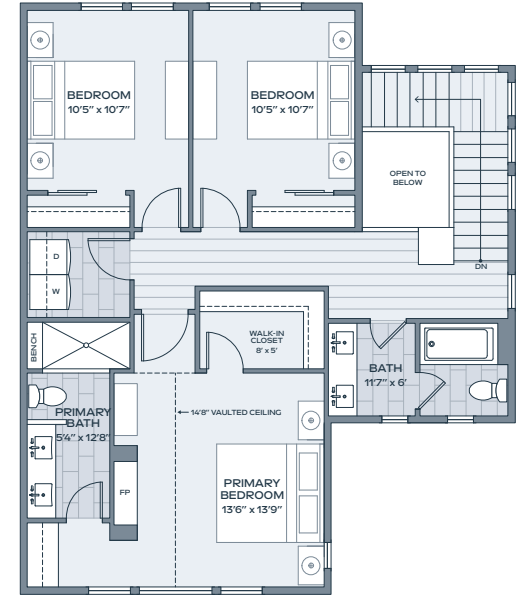

# E1

4 BEDROOM    INDOOR    2,320 SF  
 3 BATH        OUTDOOR    312 SF  
 2 HALF BATH   GARAGE    496 SF

LOWER

MAIN

SECOND

Alcove Residences is located in the state of Colorado. All reservations, contracts and other documents relating to the sale of this real estate shall be executed only in the state of Colorado. No state bureau or division of real estate has inspected, examined, or qualified this offering. This advertisement does not constitute an offer or solicitation in any state where prior registration is required. All renderings and illustrative maps are conceptual only and subject to change. Amenities shown in renderings and illustrative maps are proposed, and may not occur. The developer reserves the right to make any modifications and changes as deemed necessary. Square-footages, dimensions, sizes, specifications, furnishings, layouts, and materials are approximate only and subject to change without notice. Window sizes, layouts, configurations and ceiling heights may vary from home to home. Prices are subject to change without notice. Errors & omissions excepted. Listing courtesy of Slifer Smith & Frampton Real Estate. 🏡

re:play