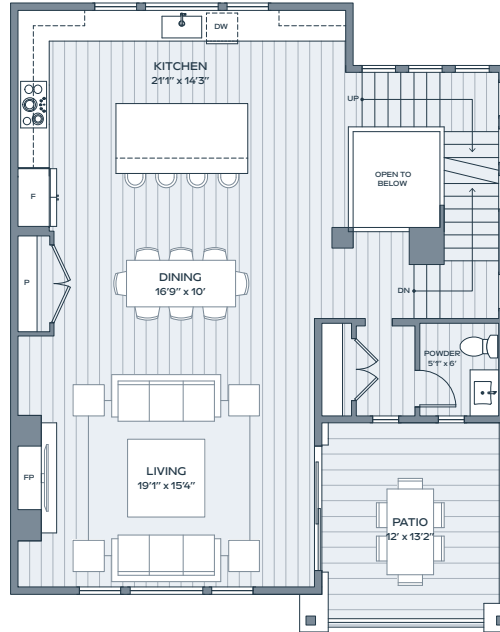

# E1

4 BEDROOM    INDOOR    2,320 SF  
 3 BATH        OUTDOOR    312 SF  
 2 HALF BATH   GARAGE    496 SF

LOWER

MAIN

SECOND

Alcove Residences is located in the state of Colorado. All reservations, contracts and other documents relating to the sale of this real estate shall be executed only in the state of Colorado. No state bureau or division of real estate has inspected, examined, or qualified this offering. This advertisement does not constitute an offer or solicitation in any state where prior registration is required. All renderings and illustrative maps are conceptual only and subject to change. Amenities shown in renderings and illustrative maps are proposed, and may not occur. The developer reserves the right to make any modifications and changes as deemed necessary. Square-footages, dimensions, sizes, specifications, furnishings, layouts, and materials are approximate only and subject to change without notice. Window sizes, layouts, configurations and ceiling heights may vary from home to home. Prices are subject to change without notice. Errors & omissions excepted. Listing courtesy of Slifer Smith & Frampton Real Estate. 🏡

re:play