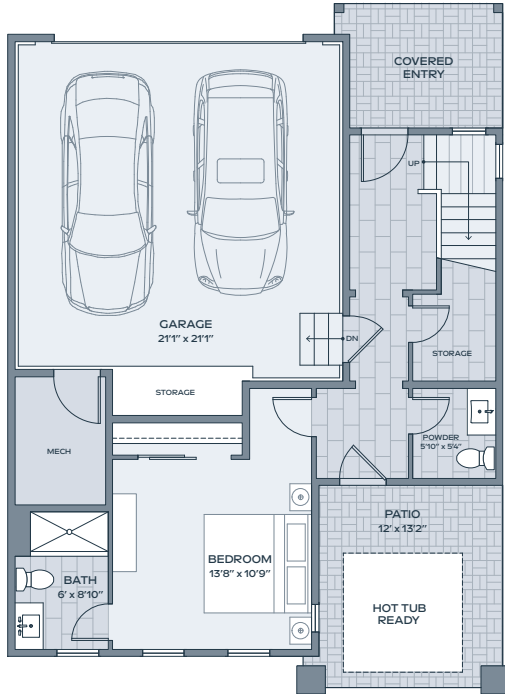

# E1

4 BEDROOM    INDOOR    2,320 SF  
 3 BATH        OUTDOOR    312 SF  
 2 HALF BATH   GARAGE    496 SF

LOWER

MAIN

SECOND

Alcove Residences is located in the state of Colorado. All reservations, contracts and other documents relating to the sale of this real estate shall be executed only in the state of Colorado. No state bureau or division of real estate has inspected, examined, or qualified this offering. This advertisement does not constitute an offer or solicitation in any state where prior registration is required. All renderings and illustrative maps are conceptual only and subject to change. Amenities shown in renderings and illustrative maps are proposed, and may not occur. The developer reserves the right to make any modifications and changes as deemed necessary. Square-footages, dimensions, sizes, specifications, furnishings, layouts, and materials are approximate only and subject to change without notice. Window sizes, layouts, configurations and ceiling heights may vary from home to home. Prices are subject to change without notice. Errors & omissions excepted. Listing courtesy of Slifer Smith & Frampton Real Estate. 🏡

re:play