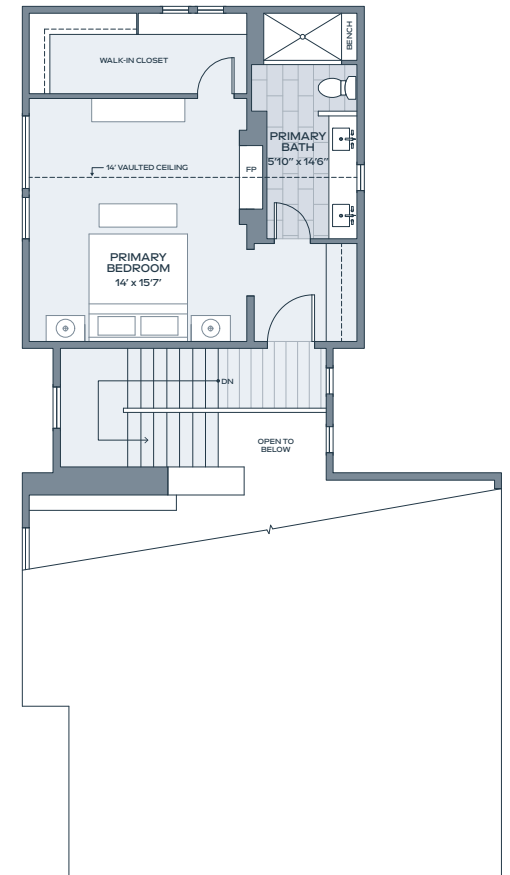

3 BEDROOM  
3.5 BATH

INDOOR 2,405 SF  
OUTDOOR 408 SF  
GARAGE 476 SF

LOWER

MAIN

SECOND

Alcove Residences is located in the state of Colorado. All reservations, contracts and other documents relating to the sale of this real estate shall be executed only in the state of Colorado. No state bureau or division of real estate has inspected, examined, or qualified this offering. This advertisement does not constitute an offer or solicitation in any state where prior registration is required. All renderings and illustrative maps are conceptual only and subject to change. Amenities shown in renderings and illustrative maps are proposed, and may not occur. The developer reserves the right to make any modifications and changes as deemed necessary. Square-footages, dimensions, sizes, specifications, furnishings, layouts, and materials are approximate only and subject to change without notice. Window sizes, layouts, configurations and ceiling heights may vary from home to home. Prices are subject to change without notice. Errors & omissions excepted. Listing courtesy of Slifer Smith & Frampton Real Estate. 🏠

re:play