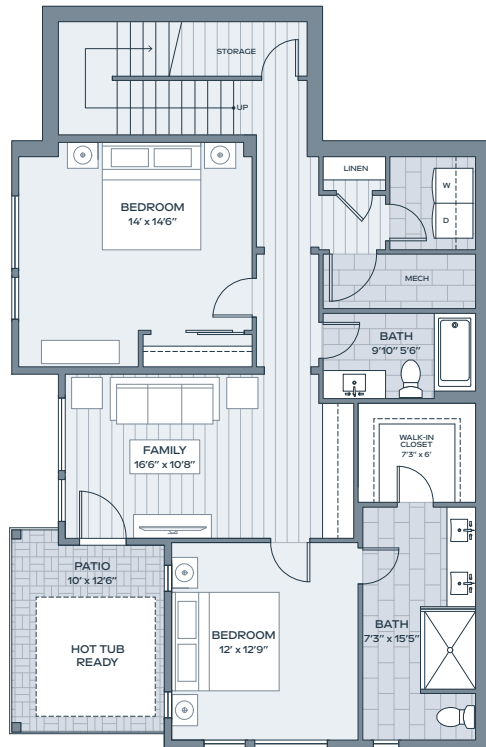

3 BEDROOM  
3.5 BATH

INDOOR 2,405 SF  
OUTDOOR 408 SF  
GARAGE 476 SF

LOWER

MAIN

SECOND

Alcove Residences is located in the state of Colorado. All reservations, contracts and other documents relating to the sale of this real estate shall be executed only in the state of Colorado. No state bureau or division of real estate has inspected, examined, or qualified this offering. This advertisement does not constitute an offer or solicitation in any state where prior registration is required. All renderings and illustrative maps are conceptual only and subject to change. Amenities shown in renderings and illustrative maps are proposed, and may not occur. The developer reserves the right to make any modifications and changes as deemed necessary. Square-footages, dimensions, sizes, specifications, furnishings, layouts, and materials are approximate only and subject to change without notice. Window sizes, layouts, configurations and ceiling heights may vary from home to home. Prices are subject to change without notice. Errors & omissions excepted. Listing courtesy of Slifer Smith & Frampton Real Estate. 🏠

re:play