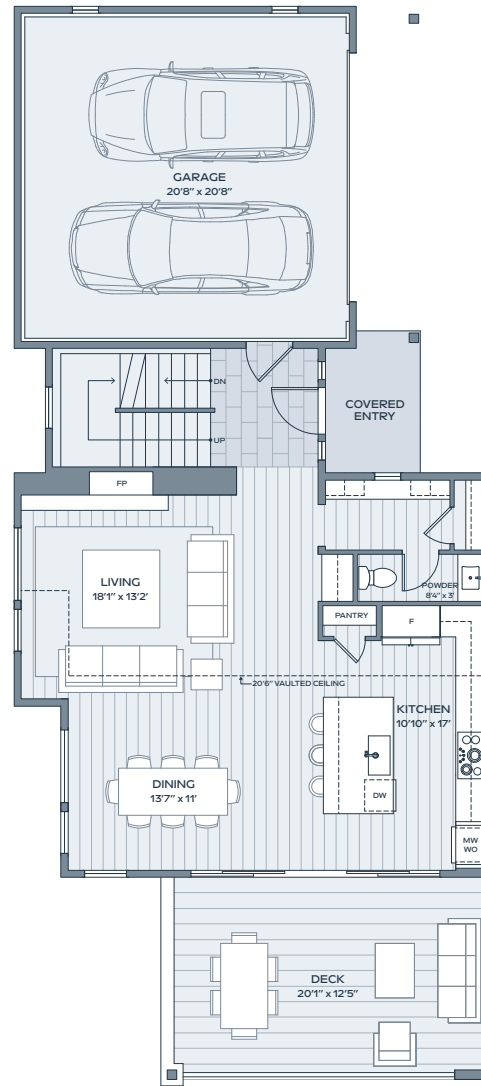

3 BEDROOM  
3.5 BATH

INDOOR 2,405 SF  
OUTDOOR 408 SF  
GARAGE 476 SF

LOWER

MAIN

SECOND

Alcove Residences is located in the state of Colorado. All reservations, contracts and other documents relating to the sale of this real estate shall be executed only in the state of Colorado. No state bureau or division of real estate has inspected, examined, or qualified this offering. This advertisement does not constitute an offer or solicitation in any state where prior registration is required. All renderings and illustrative maps are conceptual only and subject to change. Amenities shown in renderings and illustrative maps are proposed, and may not occur. The developer reserves the right to make any modifications and changes as deemed necessary. Square-footages, dimensions, sizes, specifications, furnishings, layouts, and materials are approximate only and subject to change without notice. Window sizes, layouts, configurations and ceiling heights may vary from home to home. Prices are subject to change without notice. Errors & omissions excepted. Listing courtesy of Slifer Smith & Frampton Real Estate. 🏠

re:play