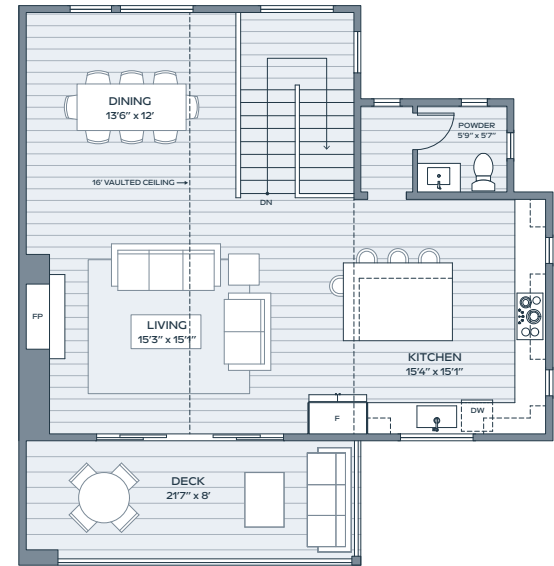

A2

3 BEDROOM
3.5 BATH

INDOOR 2,267 SF
OUTDOOR 425 SF
GARAGE 533 SF

LOWER

MAIN

SECOND

Alcove Residences is located in the state of Colorado. All reservations, contracts and other documents relating to the sale of this real estate shall be executed only in the state of Colorado. No state bureau or division of real estate has inspected, examined, or qualified this offering. This advertisement does not constitute an offer or solicitation in any state where prior registration is required. All renderings and illustrative maps are conceptual only and subject to change. Amenities shown in renderings and illustrative maps are proposed, and may not occur. The developer reserves the right to make any modifications and changes as deemed necessary. Square-footages, dimensions, sizes, specifications, furnishings, layouts, and materials are approximate only and subject to change without notice. Window sizes, layouts, configurations and ceiling heights may vary from home to home. Prices are subject to change without notice. Errors & omissions excepted. Listing courtesy of Slifer Smith & Frampton Real Estate. 🏠

re:play