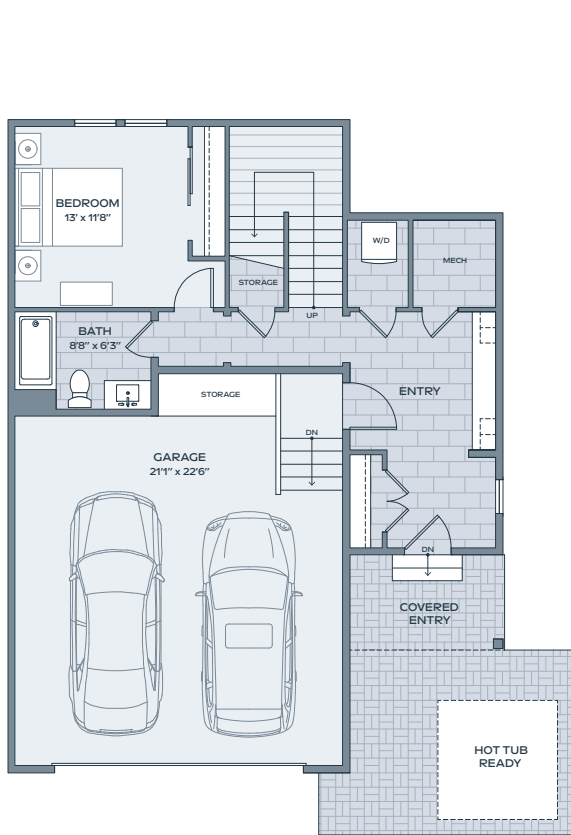

A2

3 BEDROOM
3.5 BATH

INDOOR 2,267 SF
OUTDOOR 425 SF
GARAGE 533 SF

LOWER

MAIN

SECOND

Alcove Residences is located in the state of Colorado. All reservations, contracts and other documents relating to the sale of this real estate shall be executed only in the state of Colorado. No state bureau or division of real estate has inspected, examined, or qualified this offering. This advertisement does not constitute an offer or solicitation in any state where prior registration is required. All renderings and illustrative maps are conceptual only and subject to change. Amenities shown in renderings and illustrative maps are proposed, and may not occur. The developer reserves the right to make any modifications and changes as deemed necessary. Square-footages, dimensions, sizes, specifications, furnishings, layouts, and materials are approximate only and subject to change without notice. Window sizes, layouts, configurations and ceiling heights may vary from home to home. Prices are subject to change without notice. Errors & omissions excepted. Listing courtesy of Slifer Smith & Frampton Real Estate. 🏠

re:play