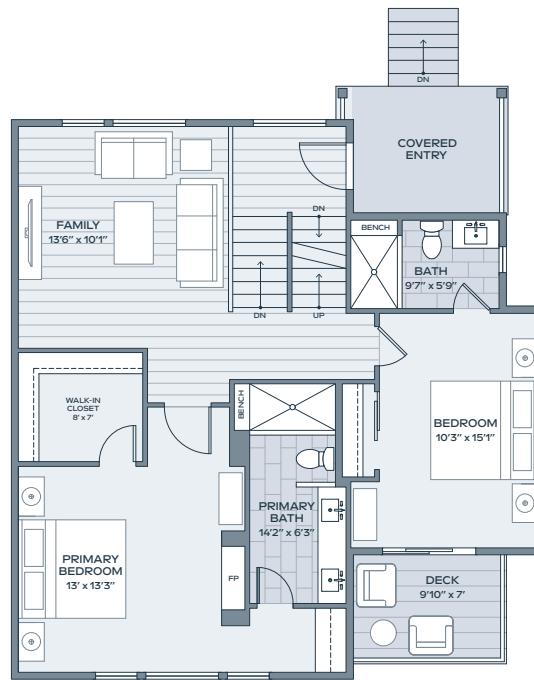

A2

3 BEDROOM
3.5 BATH

INDOOR 2,267 SF
OUTDOOR 425 SF
GARAGE 533 SF

LOWER

MAIN

SECOND

Alcove Residences is located in the state of Colorado. All reservations, contracts and other documents relating to the sale of this real estate shall be executed only in the state of Colorado. No state bureau or division of real estate has inspected, examined, or qualified this offering. This advertisement does not constitute an offer or solicitation in any state where prior registration is required. All renderings and illustrative maps are conceptual only and subject to change. Amenities shown in renderings and illustrative maps are proposed, and may not occur. The developer reserves the right to make any modifications and changes as deemed necessary. Square-footages, dimensions, sizes, specifications, furnishings, layouts, and materials are approximate only and subject to change without notice. Window sizes, layouts, configurations and ceiling heights may vary from home to home. Prices are subject to change without notice. Errors & omissions excepted. Listing courtesy of Slifer Smith & Frampton Real Estate. 🏠

re:play